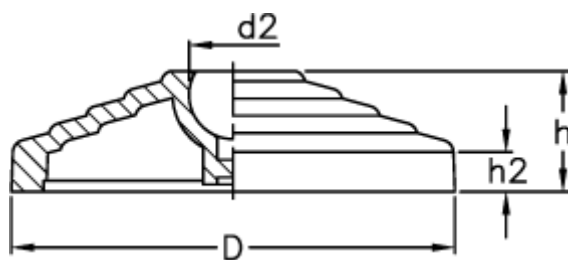

Data Sheet

Article number: 2310301252

Description: E+G Base without no-slip disc
LV.A-80-24

Measures

D	= 80
d2	= 24
h	= 24
h2	= 9
Max load (N)	= 18000